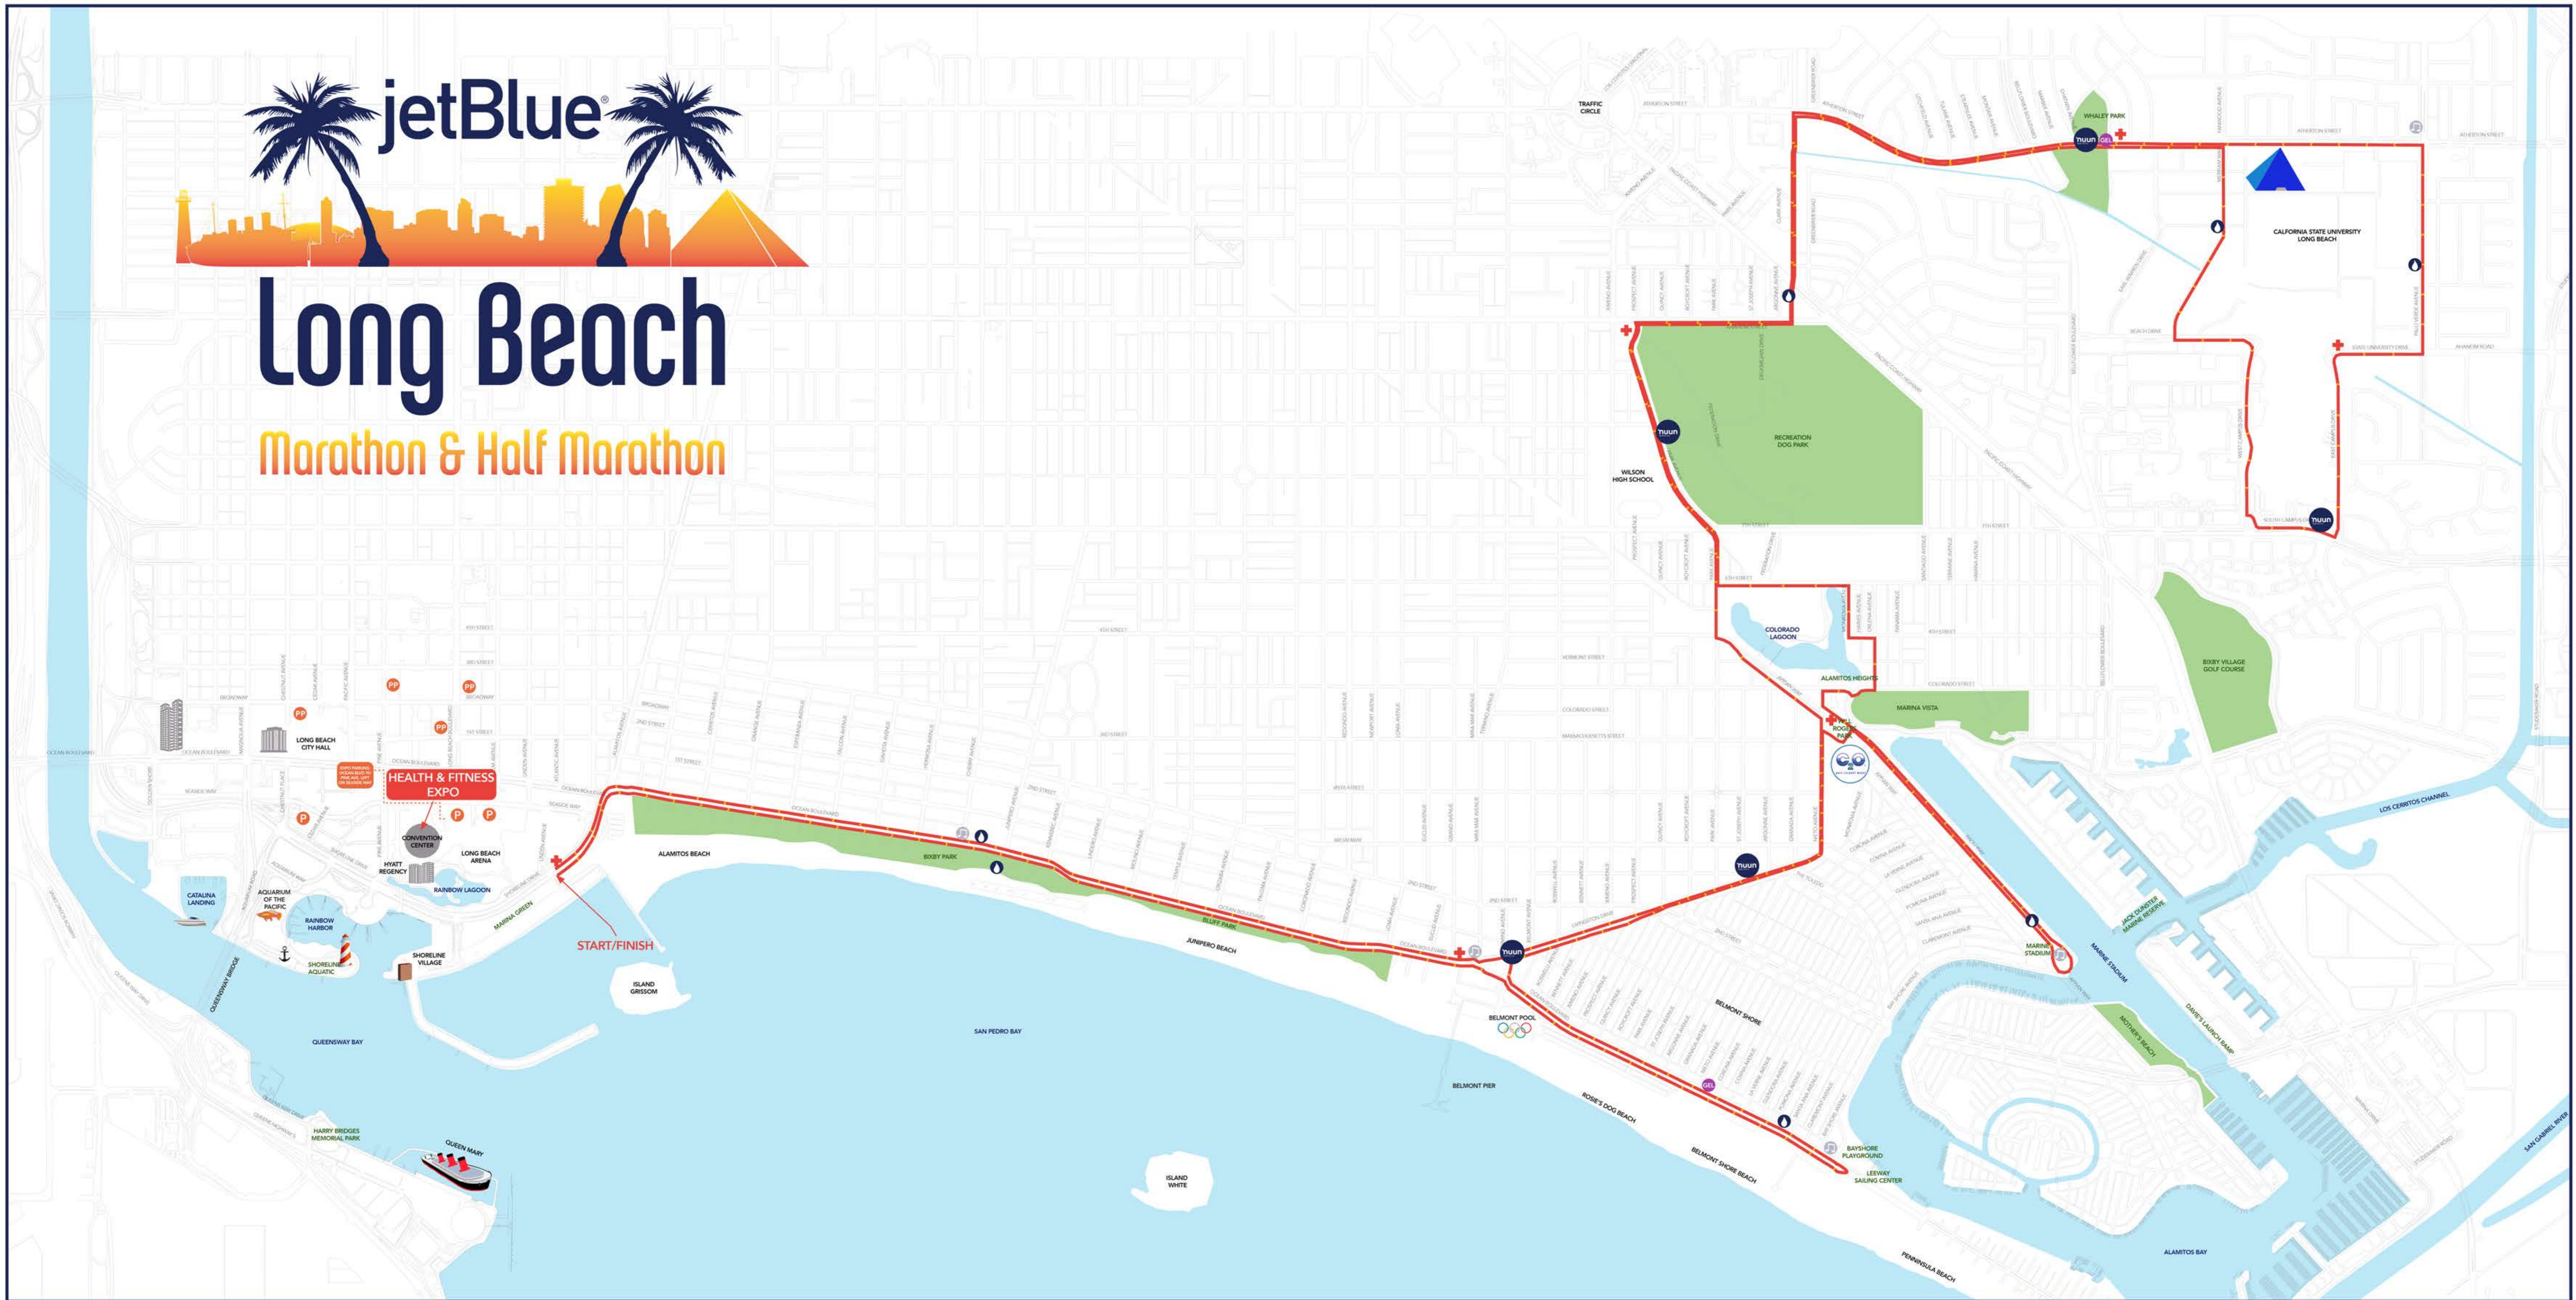

Long Beach

Marathon & Half Marathon

- BIKE TOUR COURSE
- HYDRATION STATION
- HYDRATION + NUUN STATION
- MEDICAL STATION
- ENTERTAINMENT
- MAIN PARKING
- OFF-SITE PARKING (PRE-PAID ONLINE)